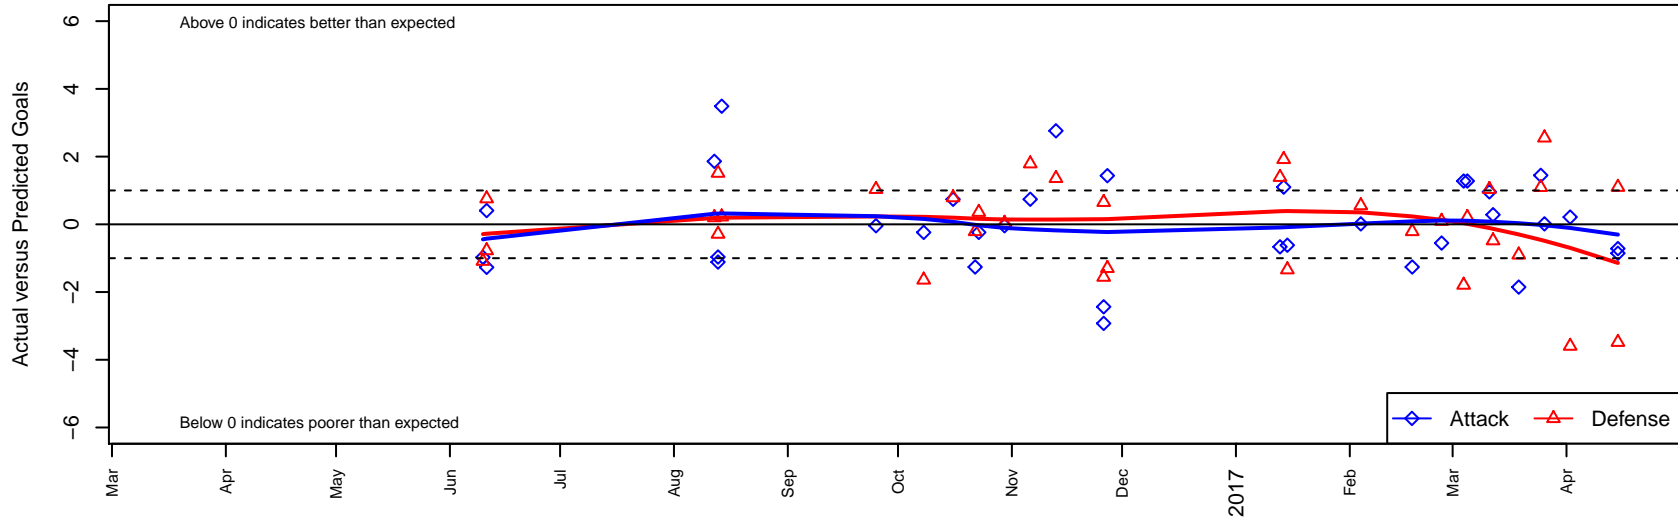

FC Edmonds Black Ice G02

FC Edmonds
 Edmonds, WA
 G02 total strength=1403
 attack=10.23 defense=6.37
 fall league = PSPL Super League 2 U15
 spr league = Win PSPL WSPL 2 (02) U15

alt names used:
 FC EDMONDS BLACK ICE G02 (WA)
 FC Edmonds Black Ice
 FC Edmonds Black Ice
 FC Edmonds Black Ice 02
 Black Ice
 FC Edmonds Black Ice
 FC EDMONDS BLACK ICE G02

Venues played:
 2016 Starfire Spring Classic GU15
 2016 Bend Premier Cup Mallory Weber (Silver)
 2016 PSPL Super League 2 U15
 2016 Cranberry Cup U14-15
 2016 PacNW Winter Classic Premier II U15
 2016 Win PSPL WSPL 2 (02) U15
 2016 WA Cup Silver Division

FC Edmonds Black Ice G02
 Dots are actual minus expected GF (blue circles) and GA (red triangles).
 Blue line is smoothed change in attack strength. Red is smoothed change in defense strength.

**attack and defense variance (black dot)
relative to other teams
and top 10 in region**