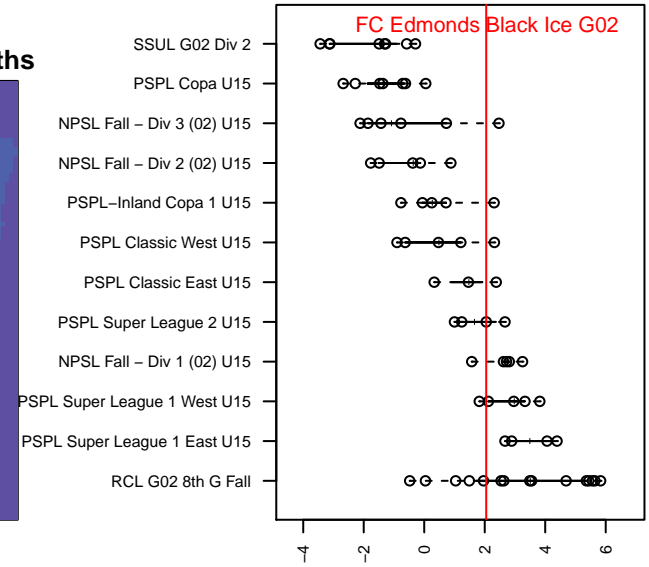

**attack and defense rating
relative to others at age
and all opponents in last 13 months**